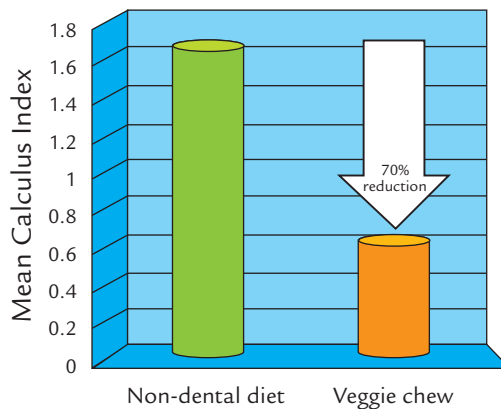

Passionate About Animal Health

An easy first step to home dental care

C.E.T.® VeggieDent™ chews are highly palatable, vegetable-based chews for dogs. Because of their high acceptance, they are ideal for gaining client involvement in home care for their dogs' oral health. For clients already brushing their pets' teeth, **C.E.T. VeggieDent** chews can help clean teeth and freshen breath on those days when they don't brush.

C.E.T. VeggieDent chews contain no animal-origin ingredients. This vegetable-based matrix appeals to vegetarian-minded and/or discriminating pet owners alike. Dogs love the patented, easy-to-hold "Z" shape, and the tough, chewy consistency.

A prospective study - blinded, placebo-controlled, crossover design with two 28-day periods - was conducted by an independent laboratory to determine the effectiveness of **C.E.T. VeggieDent** chews.

The study was administered by Dr. David Clarke, Diplomate of the American Veterinary Dental College.

Improvement in Calculus Index

Improvement in Plaque Index

The study demonstrated significant plaque and tartar control in dogs fed one **C.E.T. VeggieDent** chew per day.

Ingredients:

Corn starch, Glycerin, Soya proteins, Rice flour, Palatable agent (*saccharomyces cerevisiae*), sorbitol, corn derivatives, water, potassium sorbate, chlorhexidine digluconate