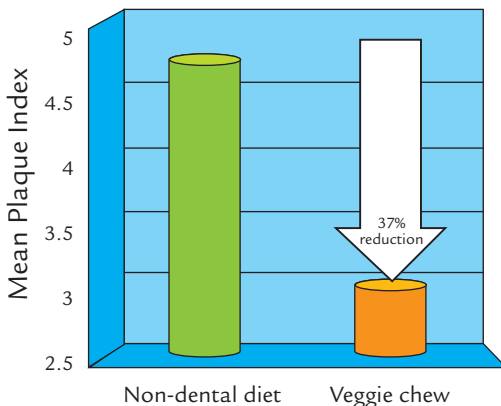

C.E.T. VeggieDent chews contain no animal-origin ingredients. This vegetable-based matrix appeals to vegetarian-minded and/or discriminating pet owners alike. Dogs love the patented, easy-to-hold "Z" shape, and the tough, chewy consistency.

A prospective study - blinded, placebo-controlled, crossover design with two 28-day periods - was conducted by an independent laboratory to determine the effectiveness of **C.E.T. VeggieDent** chews.

The study was administered by Dr. David Clarke, Diplomate of the American Veterinary Dental College.

Improvement in Calculus Index

Improvement in Plaque Index

The study demonstrated significant plaque and tartar control in dogs fed one **C.E.T. VeggieDent** chew per day.

Ingredients:

Corn starch, Glycerin, Soya proteins, Rice flour, Palatable agent (*saccharomyces cerevisiae*), sorbitol, corn derivatives, water, potassium sorbate, chlorhexidine digluconate